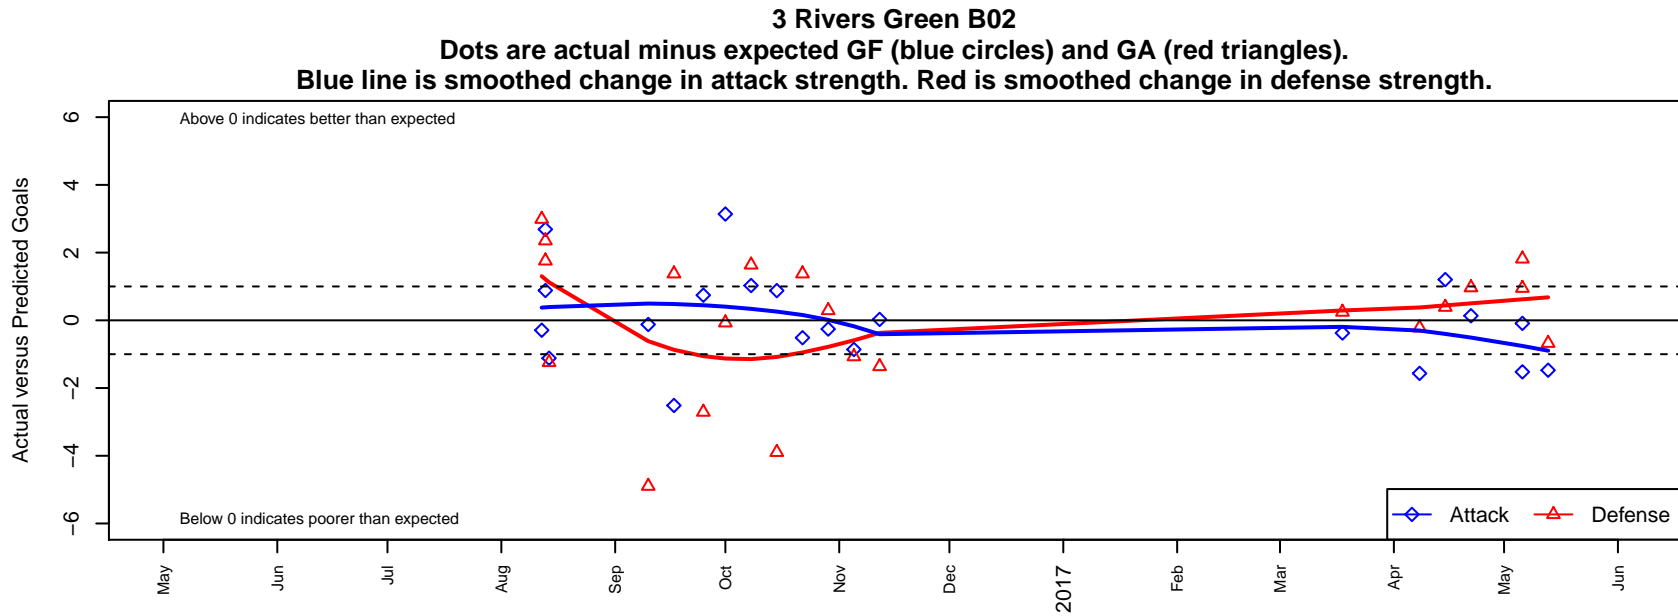

**attack and defense variance (black dot)
relative to other teams
and top 10 in region**

**attack and defense rating
relative to others at age
and all opponents in last 13 months**

Performance relative to 13 month average