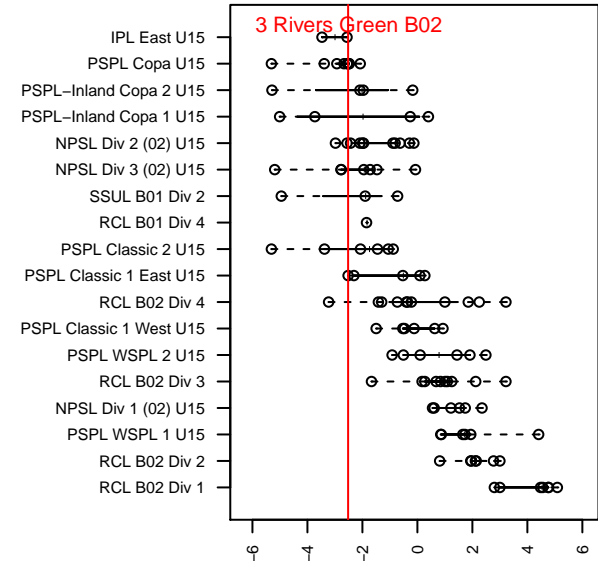

3 Rivers Green B02

3 Rivers SC

Pasco, WA

B02 total strength=1038

attack=2.95 defense=1.77

fall league = PSPL Classic 1 East U15

spr league = Spr PSPL–Inland Copa 1 U15

alt names used:

3RSC 3RS B02 GREEN (WA)

Three Rivers Soccer Club 3rsc B02 pspl green

Three Rivers Soccer Club 3rsc B02 pspl green

Venues played:

2016 Les Schwab NW Cup U15

2016 PSPL Classic 1 East U15

2016 Spr PSPL–Inland Copa 1 U15

**attack and defense variance (black dot)
relative to other teams
and top 10 in region**

**attack and defense rating
relative to others at age
and all opponents in last 13 months**

Performance relative to 13 month average